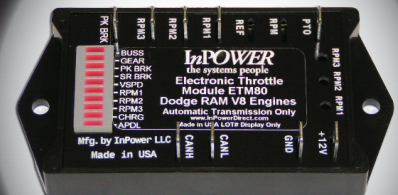

SOLUTIONS

you can count on

Dodge Ram Fast Idle Electronic Throttle

- Three Adjustable Engine Speed Presets
- 1500 Through 5500 Dodge Ram Chassis
- HEMI Gas and Cummins Diesel Engines
- LED Status/Diagnostic Indicator